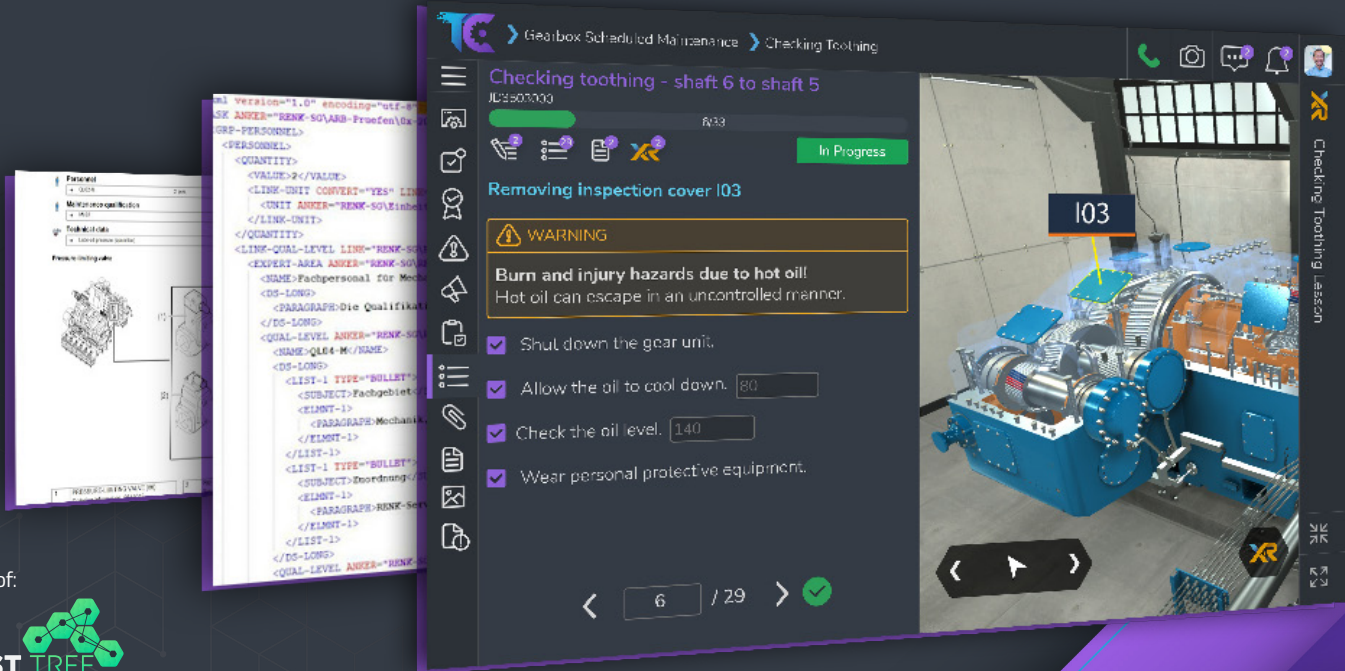

Transform Your Maintenance Efficiency with Next-Gen Digital Solutions

A product of: