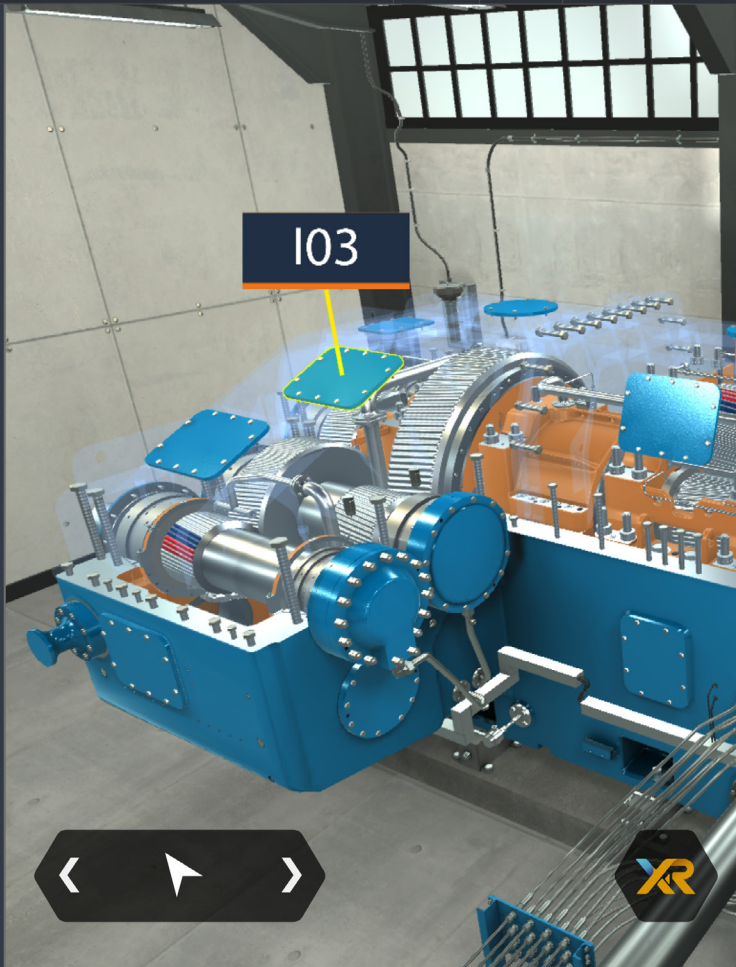

Checking toothings - shaft 6 to shaft 5

JD3503000

6/33

In Progress

Removing inspection cover I03

WARNING

Burn and injury hazards due to hot oil!
Hot oil can escape in an uncontrolled manner.

- ✓ Shut down the gear unit.
- ✓ Allow the oil to cool down.
- ✓ Check the oil level.
- ✓ Wear personal protective equipment.

WHAT IS TECH COMPANION?

Tech Companion, by Modest Tree, is a cutting-edge maintenance software that transforms workflows through digitized workcards and advanced analytics. Seamlessly integrating data-driven maintenance manuals with immersive 3D training, it enhances technician preparedness and efficiency. Experience the future of maintenance with Tech Companion's unique, data-centric approach.